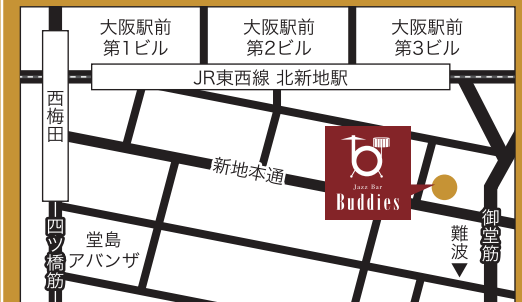

b System フリードリンク付 税・サ込

- First hour 【最初の1時間】 ￥6,000
- Extension 【延長(1時間)】 ￥4,000

b Time Table

4stage (通常) 3stage **3stage**

- 1st Stage 19:30 - □ 1st Stage 19:30 -
- 2nd Stage 20:30 - □ 2nd Stage 20:50 -
- 3rd Stage 21:30 - □ 3rd Stage 22:10 -
- 4th Stage 22:30 -

*イベントによって変更になることがあります

b Access

〒530-0002

大阪市北区曽根崎新地 1-7-10 蘆月ビル 5F

Tel. 06-6136-6324

Open 19:00-24:00 / Close 土・日・祝日

Pick Up Events

Two Sax
11.02 **FRI**

Cinema Party
11.12 **MON**

*出演者は変更になることがあります *3stage **3stage**

Jazz Bar **Buddies**
<http://jazzbar-buddies.com>